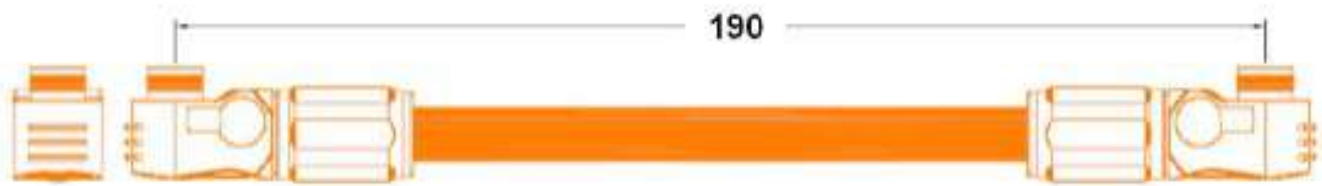

Power Cable + (Battery Module and Main Controller Serial Connection)	Orange/0.19m/1/0AWG/2 Orange Surlok Terminal	pcs	1
----------------------------------------------------------------------	----------------------------------------------	-----	---