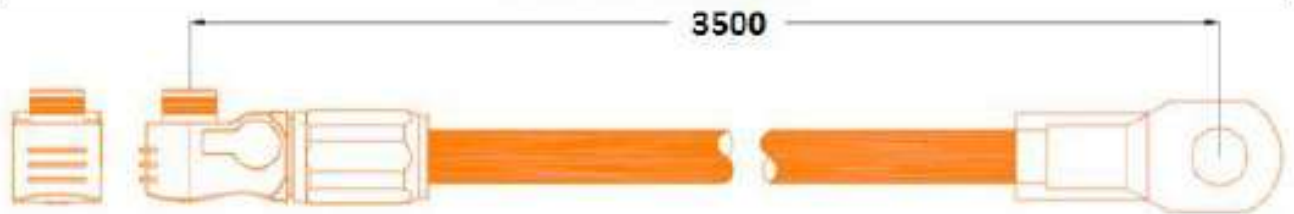

External Power Cable +	Orange/3.5m/1/0AWG/SURLOK Terminal/50-8 Terminal	pcs	1