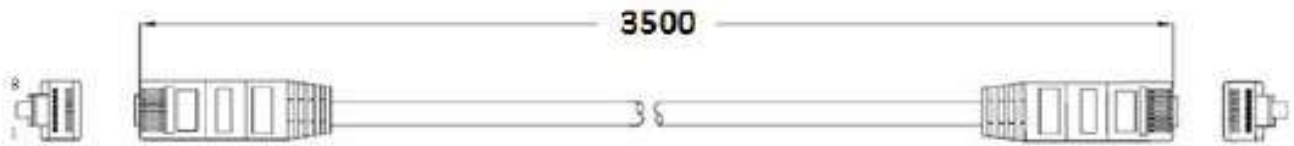

External Battery CAN Communication Cable (direct)	Black/3.5m/Super 5th Class Twisted-pair Wire/2 RJ45 terminal	pcs	1