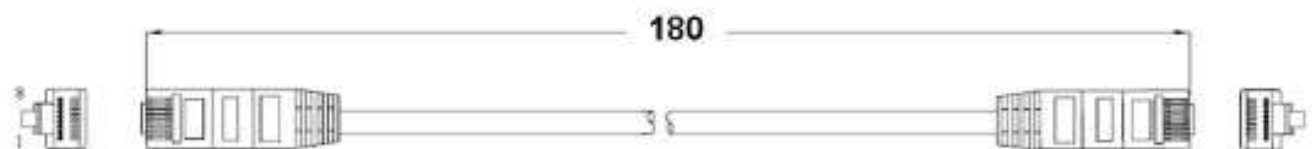

Battery Cascade Communication Cable (0.18m)	Black/0.18m/8 Core Super 5th Class Twisted-pair Wire/RJ45	pcs	22