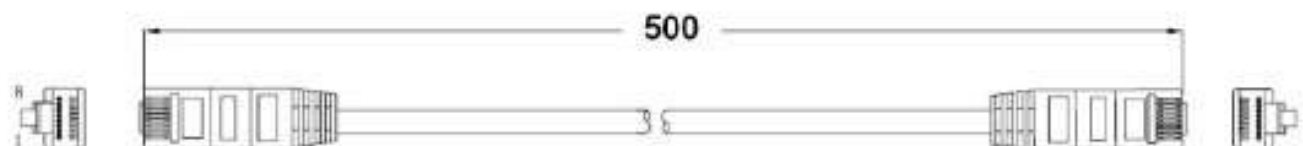

Battery Cascade Communication Cable (0.5m)	Black/0.5m/8 Core Super 5th Class Twisted-pair Wire/RJ45	pcs	1