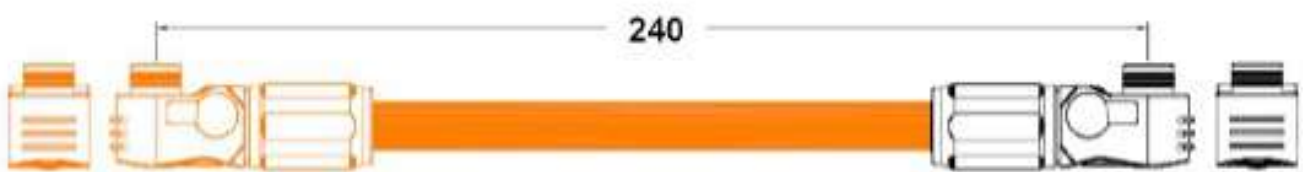

Power Cable (Battery Module Upper and Lower Serial Connection)	Orange/0.24m/1/0AWG/1 Orange & 1 Black Surlok Terminal	pcs	21