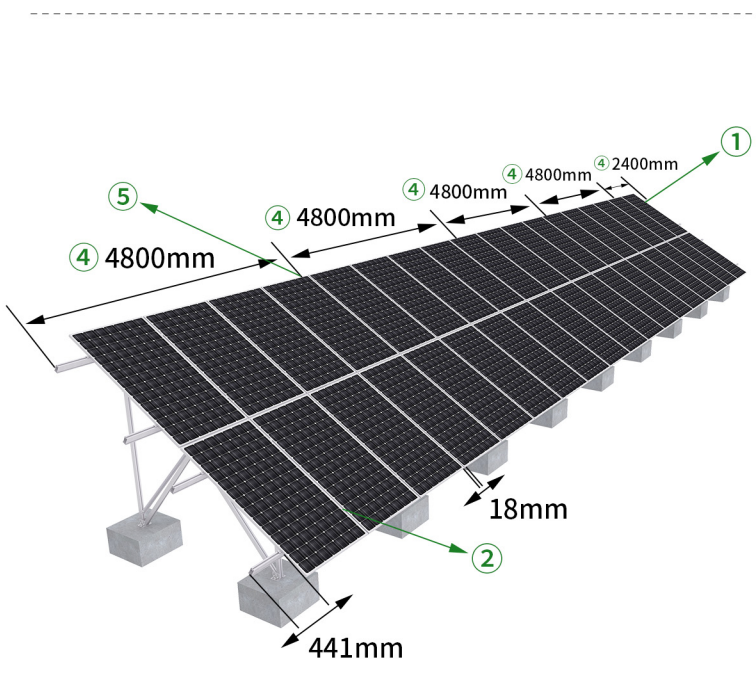

# 2 x 18 módulos

1

2

3

4

5

6

10

9

8

7

ItemName		Quantity
① End Clamp 35 Kit		8 pcs
② Inter Clamp 35 Kit		68 pcs
③ C Clamp Kit		72 pcs
④ Rail 105 L4800/L2400		16/4 pcs
⑤ Splice Kit for Rail 105		16 pcs
⑥ Pre-assembled Bracket 30°		9 sets
Anchor Plate Kit	⑦ Anchor Plate	18 pcs
	⑧ Bolt Kit M12*96	36 pcs
Back diagonal kit	⑨ Back diagonal bar	4 pcs
	⑩ Bolt Kit M10*80	8 pcs