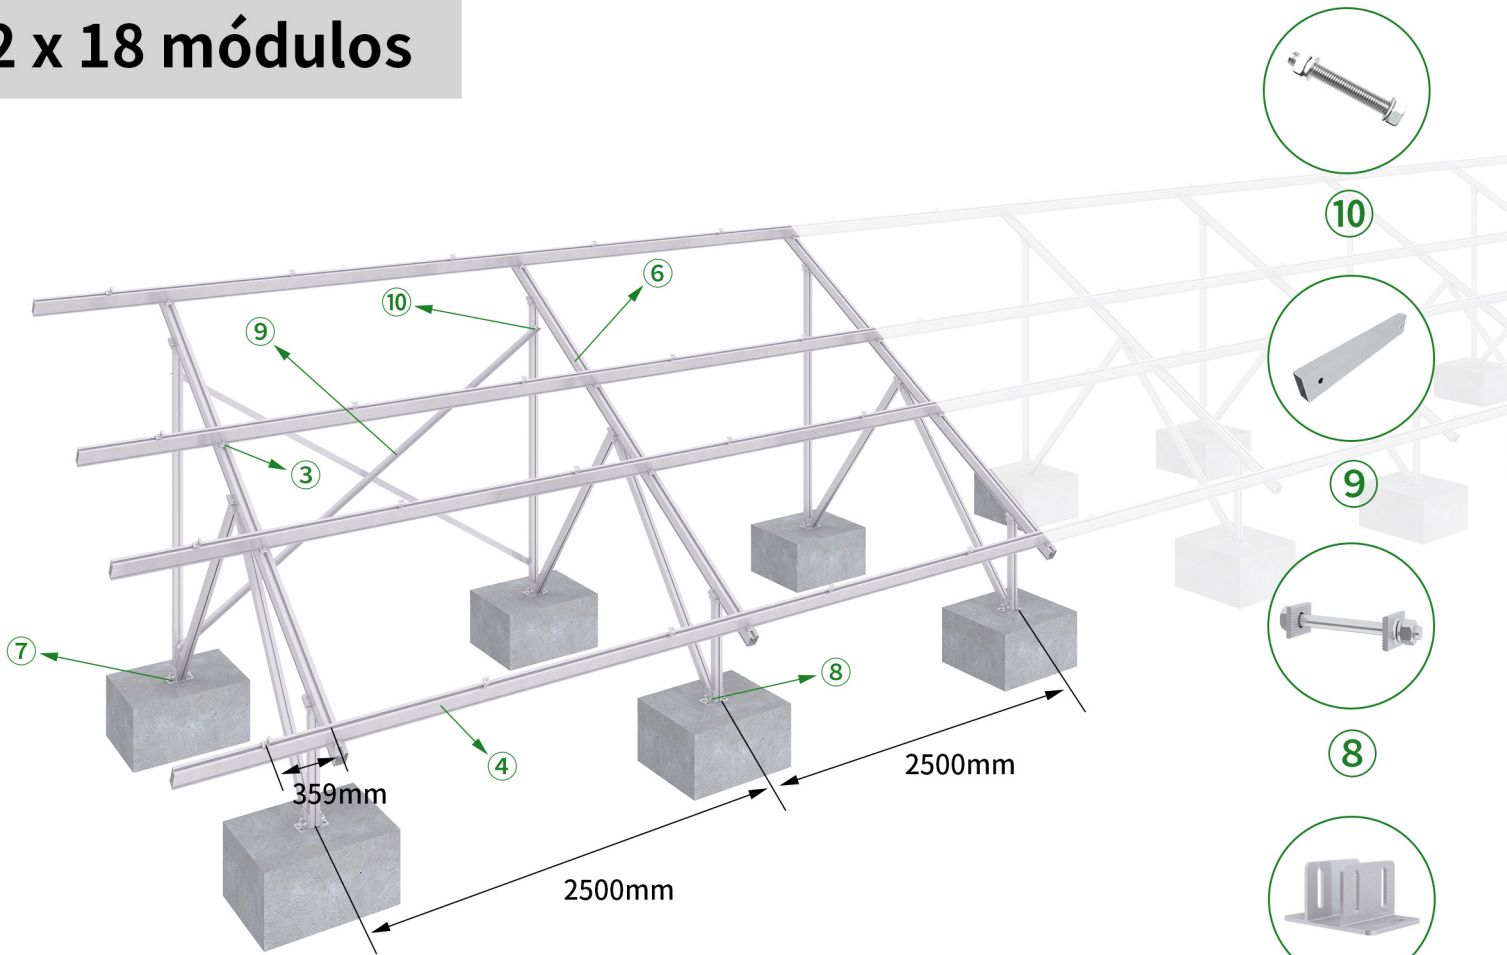

# 2 x 18 módulos

1

2

3

4

5

6

10

9

8

7

ItemName		Quantity
① End Clamp 35 Kit		8 pcs
② Inter Clamp 35 Kit		68 pcs
③ C Clamp Kit		72 pcs
④ Rail 105 L4800/L2400		16/4 pcs
⑤ Splice Kit for Rail 105		16 pcs
⑥ Pre-assembled Bracket 30°		9 sets
Anchor Plate Kit	⑦ Anchor Plate	18 pcs
	⑧ Bolt Kit M12*96	36 pcs
Back diagonal kit	⑨ Back diagonal bar	4 pcs
	⑩ Bolt Kit M10*80	8 pcs