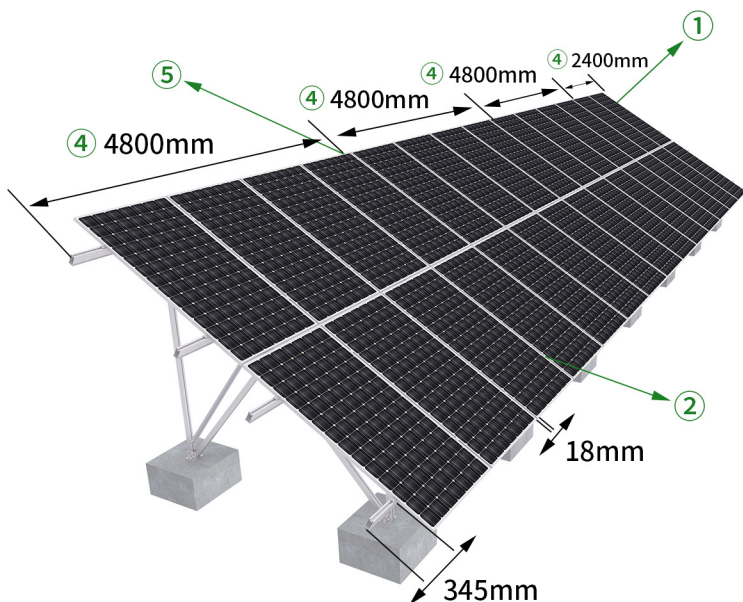

2 x 14 módulos

10

9

8

7

1

2

3

4

5

6

ItemName	Quantity	
① End Clamp 35 Kit	8 pcs	
② Inter Clamp 35 Kit	52 pcs	
③ C Clamp Kit	56 pcs	
④ Rail 105 L4800 / L2400	12/4 pcs	
⑤ Splice Kit for Rail 105	12 pcs	
⑥ Pre-assembled Bracket 30°	7 sets	
Anchor Plate Kit	⑦ Anchor Plate	14 pcs
	⑧ Bolt Kit M12*96	28 pcs
Back diagonal kit	⑨ Back diagonal bar	4 pcs
	⑩ Bolt Kit M10*80	8 pcs