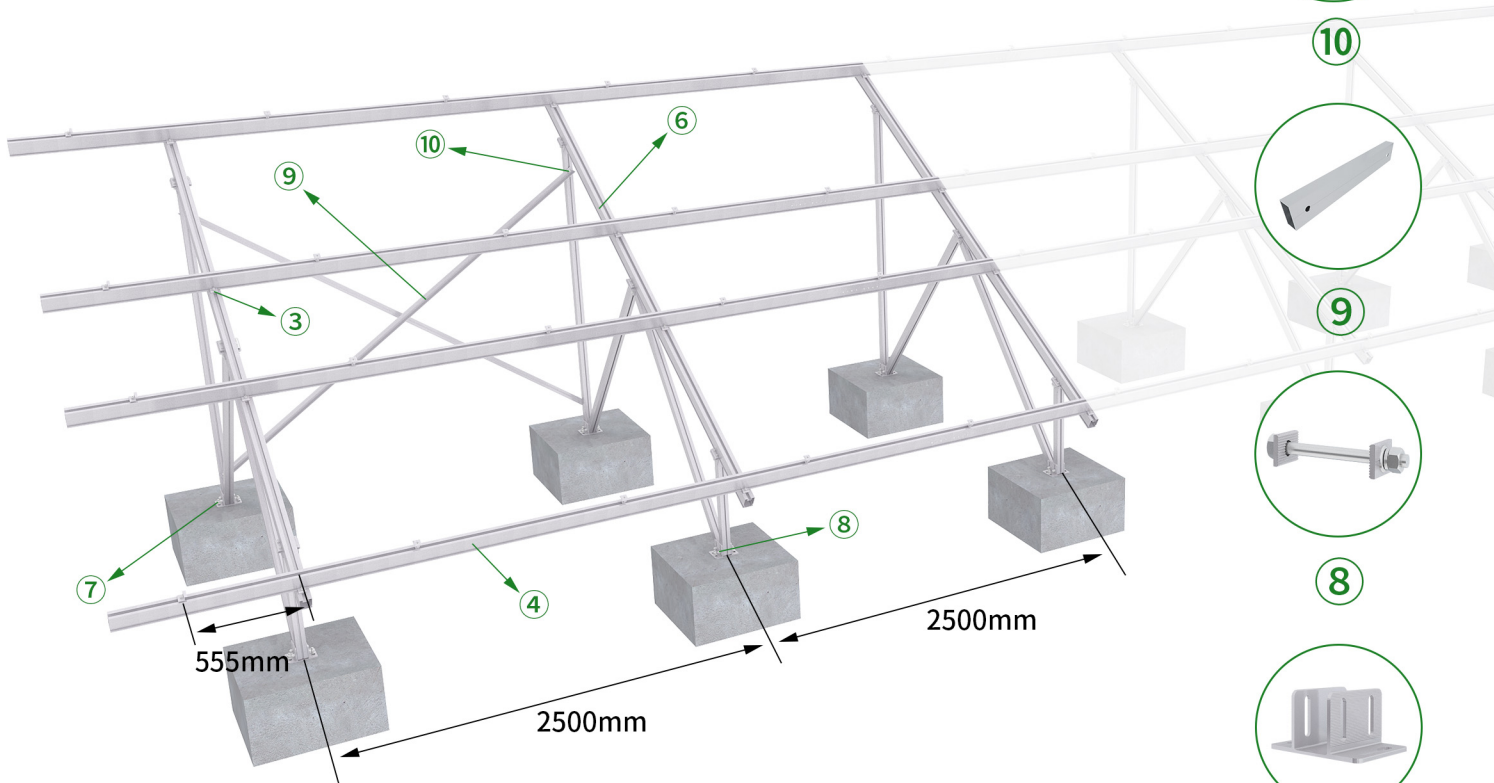

2 x 14 módulos

10

9

8

7

1

2

3

4

5

6

ItemName	Quantity	
① End Clamp 35 Kit	8 pcs	
② Inter Clamp 35 Kit	52 pcs	
③ C Clamp Kit	56 pcs	
④ Rail 105 L4800 / L2400	12/4 pcs	
⑤ Splice Kit for Rail 105	12 pcs	
⑥ Pre-assembled Bracket 30°	7 sets	
Anchor Plate Kit	⑦ Anchor Plate	14 pcs
	⑧ Bolt Kit M12*96	28 pcs
Back diagonal kit	⑨ Back diagonal bar	4 pcs
	⑩ Bolt Kit M10*80	8 pcs