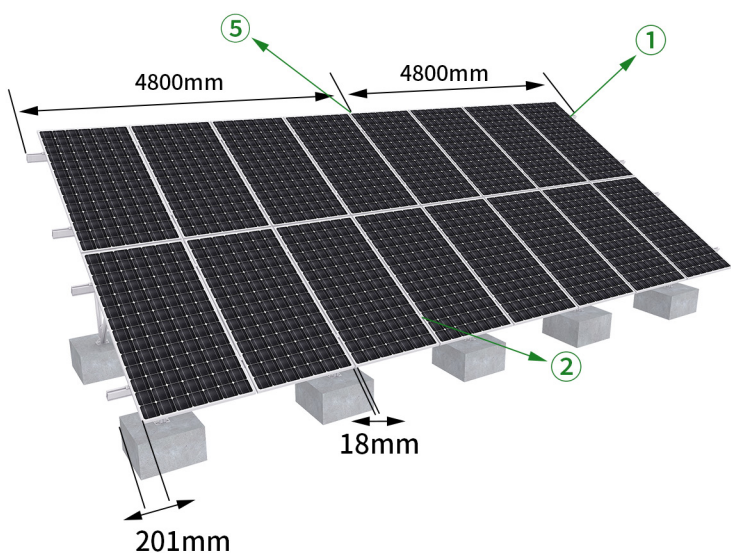

# 2 x 8 módulos

①

②

③

④

⑤

⑥

⑩

⑨

⑧

⑦

ItemName	Quantity	
① End Clamp 35 Kit	8 pcs	
② Inter Clamp 35 Kit	28 pcs	
③ C Clamp Kit	40 pcs	
④ Rail 105 L4800	8 pcs	
⑤ Splice Kit for Rail 105	4 pcs	
⑥ Pre-assembled Bracket 30°	5 sets	
Anchor Plate Kit	⑦ Anchor Plate	10 pcs
	⑧ Bolt Kit M12*96	20 pcs
Back diagonal kit	⑨ Back diagonal bar	4 pcs
	⑩ Bolt Kit M10*80	8 pcs