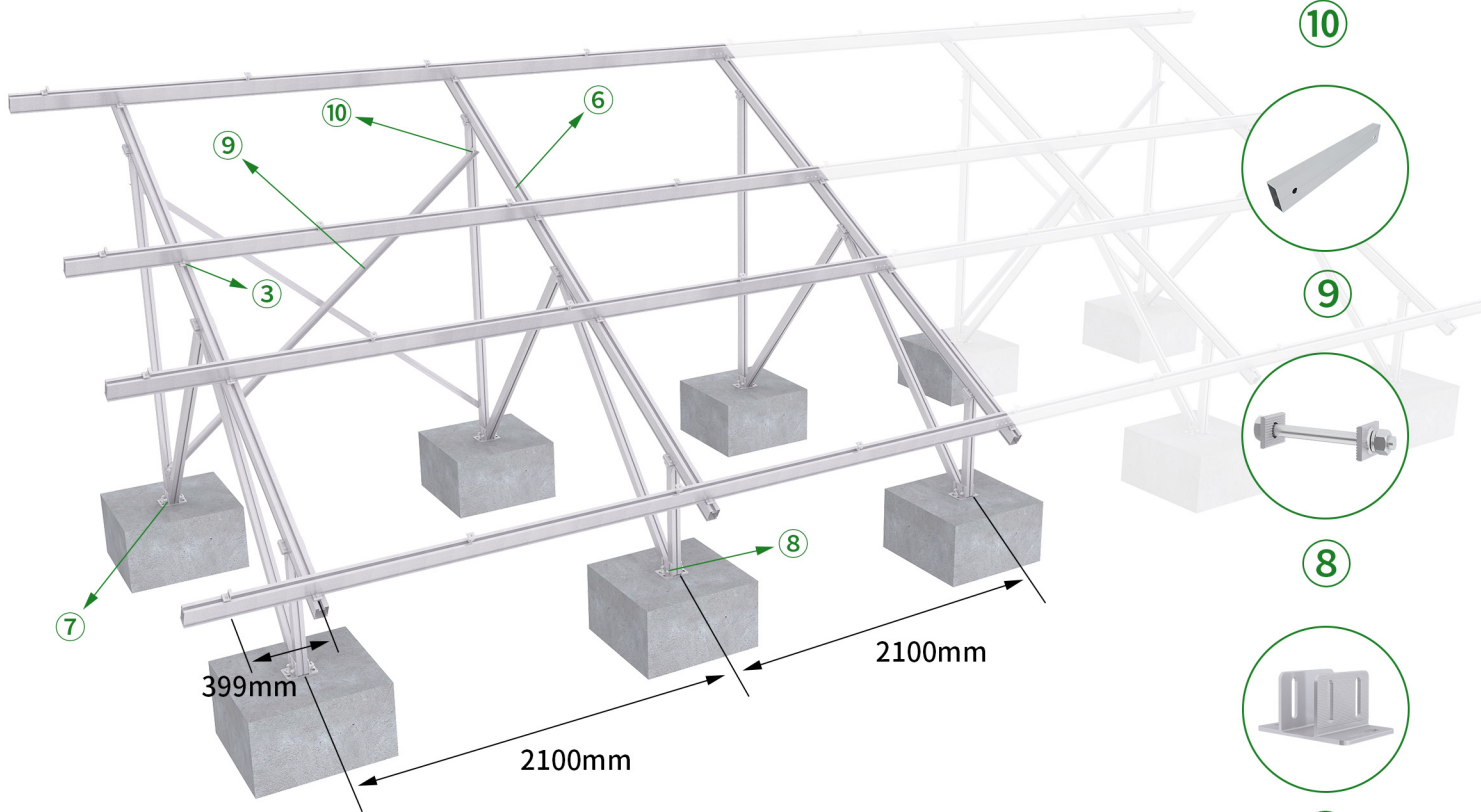

# 2 x 8 módulos

①

②

③

④

⑤

⑥

⑩

⑨

⑧

⑦

ItemName	Quantity	
① End Clamp 35 Kit	8 pcs	
② Inter Clamp 35 Kit	28 pcs	
③ C Clamp Kit	40 pcs	
④ Rail 105 L4800	8 pcs	
⑤ Splice Kit for Rail 105	4 pcs	
⑥ Pre-assembled Bracket 30°	5 sets	
Anchor Plate Kit	⑦ Anchor Plate	10 pcs
	⑧ Bolt Kit M12*96	20 pcs
Back diagonal kit	⑨ Back diagonal bar	4 pcs
	⑩ Bolt Kit M10*80	8 pcs