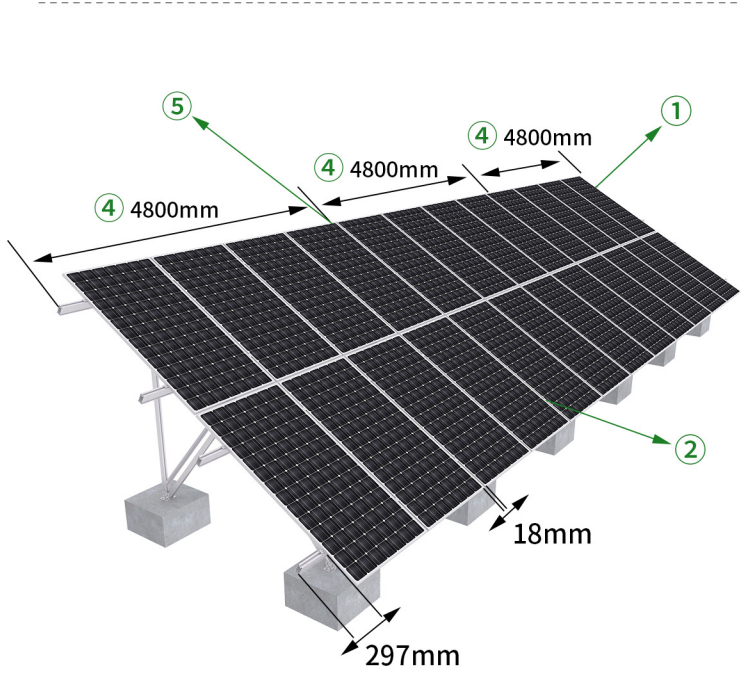

2 x 12 módulos

10

9

8

7

1

2

3

4

5

6

ItemName	Quantity	
① End Clamp 35 Kit	8 pcs	
② Inter Clamp 35 Kit	44 pcs	
③ C Clamp Kit	48 pcs	
④ Rail 105 L4800	12 pcs	
⑤ Splice Kit for Rail 105	8 pcs	
⑥ Pre-assembled Bracket 30°	6 sets	
Anchor Plate Kit	⑦ Anchor Plate	12 pcs
	⑧ Bolt Kit M12*96	24 pcs
Back diagonal kit	⑨ Back diagonal bar	4 pcs
	⑩ Bolt Kit M10*80	8 pcs