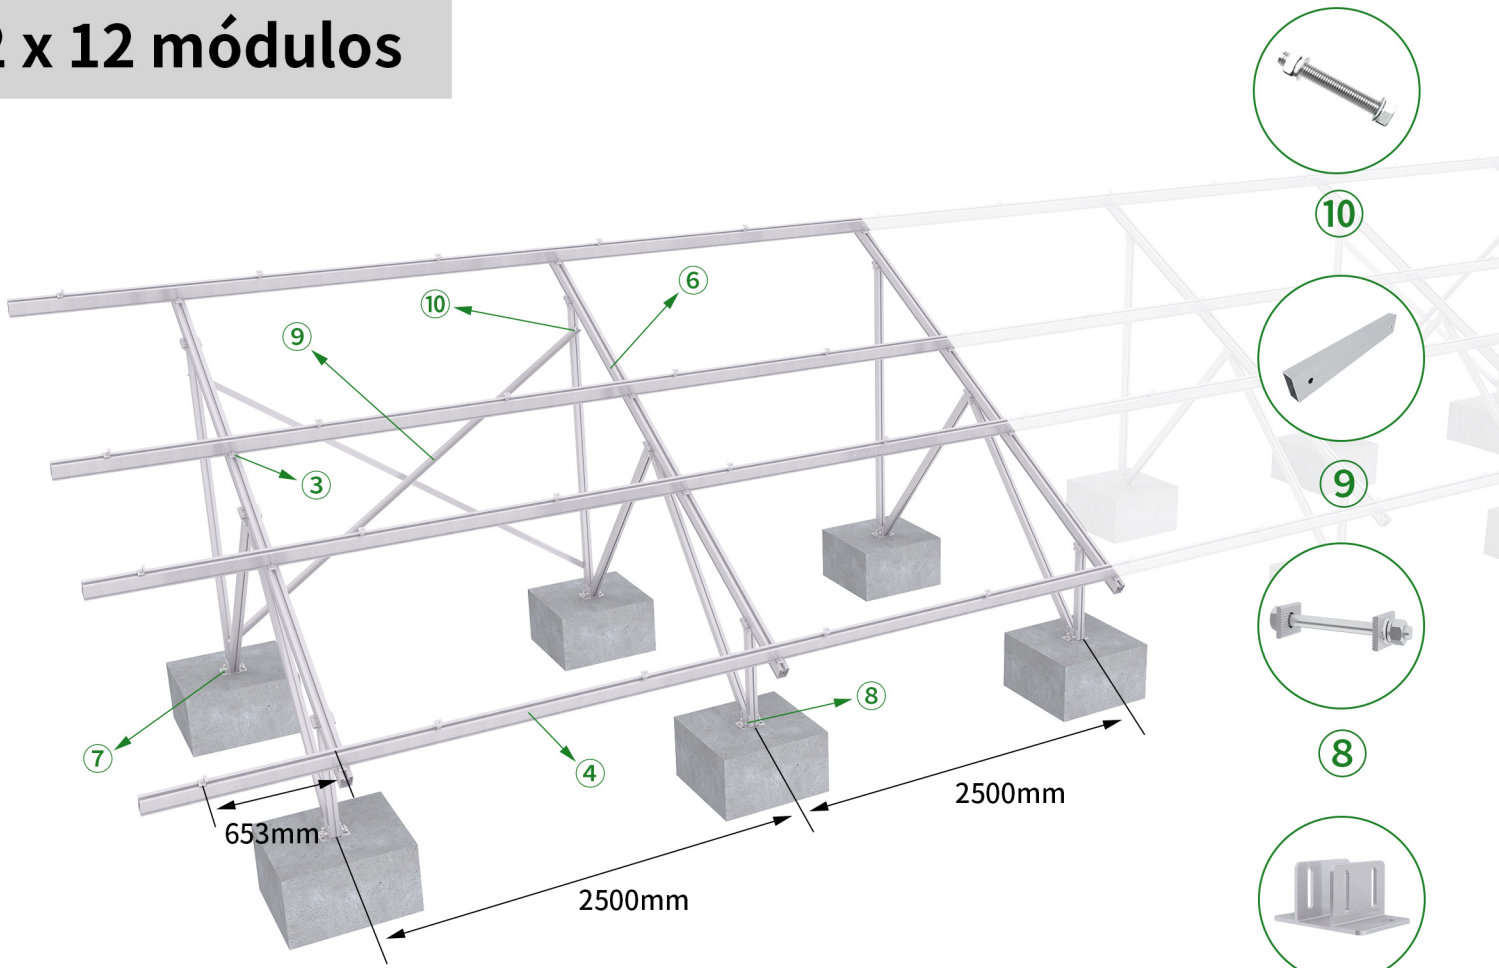

2 x 12 módulos

10

9

8

7

1

2

3

4

5

6

ItemName	Quantity	
① End Clamp 35 Kit	8 pcs	
② Inter Clamp 35 Kit	44 pcs	
③ C Clamp Kit	48 pcs	
④ Rail 105 L4800	12 pcs	
⑤ Splice Kit for Rail 105	8 pcs	
⑥ Pre-assembled Bracket 30°	6 sets	
Anchor Plate Kit	⑦ Anchor Plate	12 pcs
	⑧ Bolt Kit M12*96	24 pcs
Back diagonal kit	⑨ Back diagonal bar	4 pcs
	⑩ Bolt Kit M10*80	8 pcs