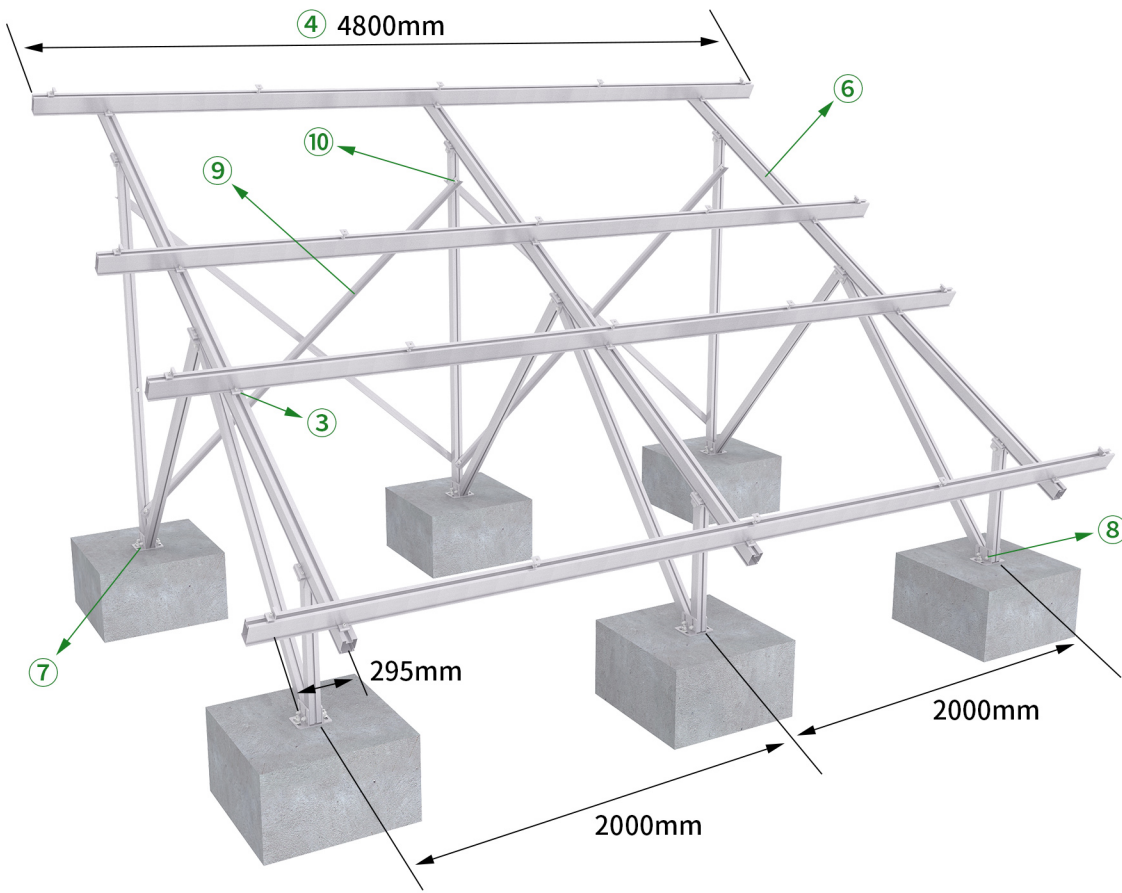

2 x 4 módulos

10

9

8

7

1

2

3

4

5

6

ItemName	Quantity	
① End Clamp 35 Kit	8 pcs	
② Inter Clamp 35 Kit	12 pcs	
③ C Clamp Kit	24 pcs	
④ Rail 105 L4800	4 pcs	
⑤ Splice Kit for Rail 105	0 pcs	
⑥ Pre-assembled Bracket 30°	3 sets	
Anchor Plate Kit	⑦ Anchor Plate	6 pcs
	⑧ Bolt Kit M12*96	12 pcs
Back diagonal kit	⑨ Back diagonal bar	4 pcs
	⑩ Bolt Kit M10*80 / M10*100	6 / 2 pcs