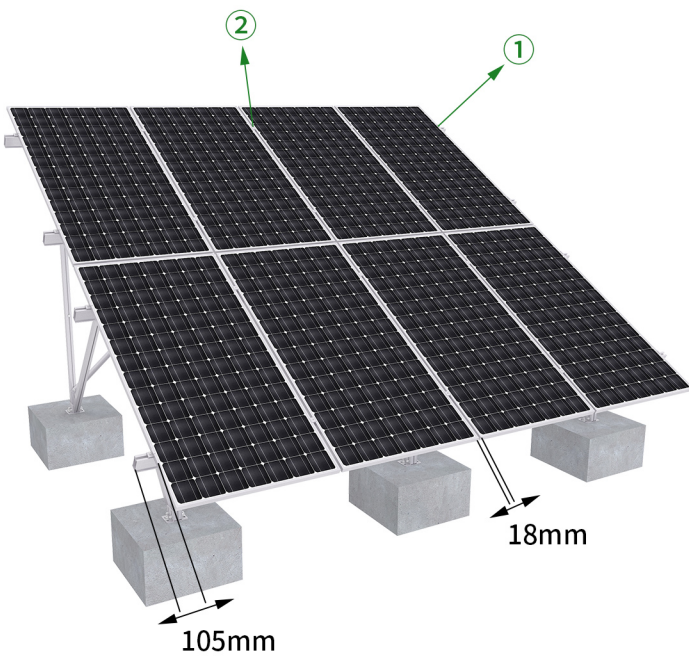

2 x 4 módulos

10

9

8

7

1

2

3

4

5

6

ItemName	Quantity	
① End Clamp 35 Kit	8 pcs	
② Inter Clamp 35 Kit	12 pcs	
③ C Clamp Kit	24 pcs	
④ Rail 105 L4800	4 pcs	
⑤ Splice Kit for Rail 105	0 pcs	
⑥ Pre-assembled Bracket 30°	3 sets	
Anchor Plate Kit	⑦ Anchor Plate	6 pcs
	⑧ Bolt Kit M12*96	12 pcs
Back diagonal kit	⑨ Back diagonal bar	4 pcs
	⑩ Bolt Kit M10*80 / M10*100	6 / 2 pcs